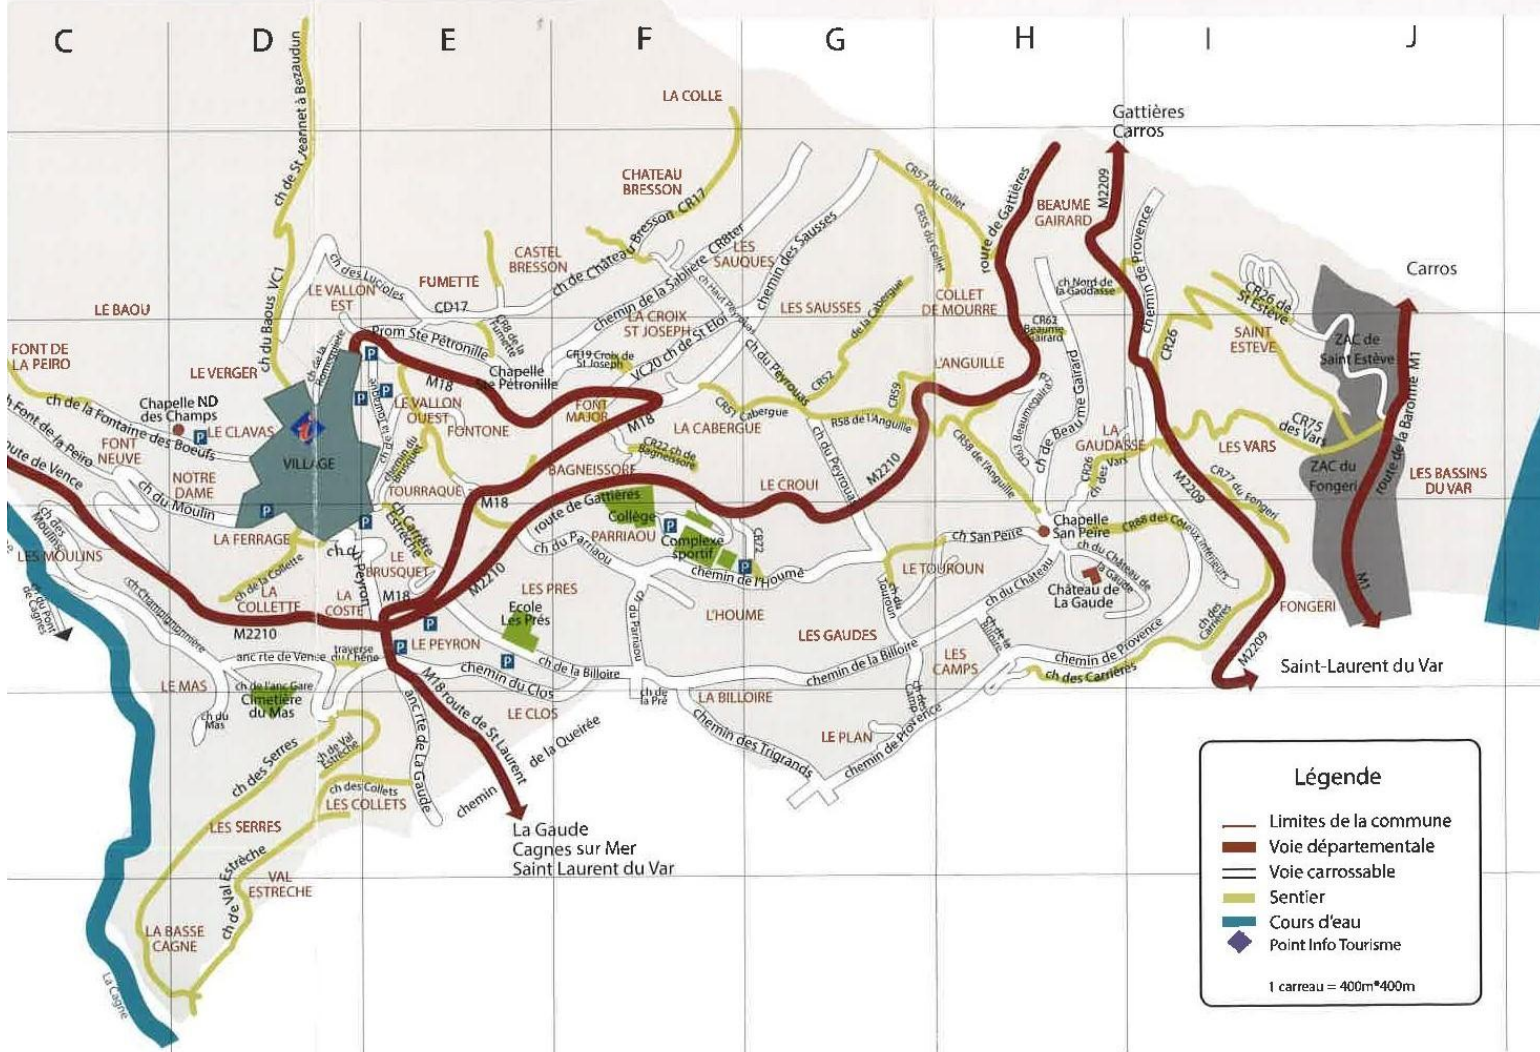

Plan de la commune / District map

Routes et chemins / Roads and paths name

A	Ancienne gare (chemin).....D3	L	Lucioles (chemin).....D1/E1
	Ancienne route de Vence.... C3/D3	M	
	Ancienne route de la Gaude.....E4	M1.....J2/J3	
	Anguille (chemin).....G2/H2	M18.....E4/E3/F2/E2	
B		M2209.....I3/I2/H1	
Bagneissore (chemin).....F2		M2210..B2/C2/D3/E3/F2/G2/H2/H1	
Baronne (route).....J2/J3		Mas (chemin).....D4	
Beaume gairard (chemin).....H2		Moulin (chemin).....C2/D3	
Billoire (chemin).....E3/F3/G3		Moulines (chemin).....C3	
Brusquet (chemin).....E2			
C		P	
Cabergue (chemin).....F2/G2		Parriaou (chemin).....F3	
Cagne (chemin).....B1/B2		Peyron (chemin).....D3/E3	
Carrières (chemin).....H3/I3		Peyron (le).....E3	
Carrière Estrèche.....E3		Peyrouas.....G2/3	
Castellet (chemin).....B1/C2		Pont de la Cagne (chemin).....C3	
Champignonière.....C3/D3		Provence (chemin).....G4/H3/I1	
Château (chemin).....H3		Prée (chemin de la).....F4	
Château bresson (chemin)....E1/F1		Prés (les prés).....E3/F3	
Clos (chemin).....E3			
Colle (chemin).....F1		R/S	
		Sablrière (chemin).....F2/F1/G1	
		Saint Eloi(chemin).....F2	
		Sainte Pétronille (chemin).....E2	
		San peïre (chemin).....G3/H3	
		Sausses (chemin).....F2/G1	
		Serres (chemin des).....D4/C5	
F		T	
Fongeri (chemin).....I2/I3		Touroun (chemin).....G3	
Font de la Peïro (chemin).....C2		Tourraque (chemin).....E2	
Font Major (chemin).....F2		Trigands (chemin).....F4/G4	
Fontaine des bœufs (ch.).....C2/D2			
G		V	
Gaudasse (chemin).....H1		Val Estreche (chemin).....D4/D5	
H			
Hauts Peyrouas (chemin)....F1		Z	
Houmé (chemin).....F3/G3		ZAC du Fongeri.....J3	
Houmé Peyrouas (chemin).....G2/3		ZA de Saint Estève.....J2/J1	